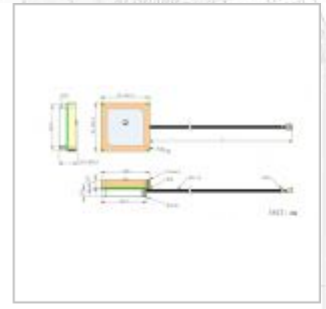

## 2. Antennes GPS internes

GPS Internal Antenna JCN054

GPS internal antenna JCN048

GPS Antenna 10\*10 /12\*12/13\*13/15\*1

GPS Antenna 18\*18/20\*20/25\*25 JCN05

GPS internal antenna JCN055

GPS Internal Active Antenna JCN068